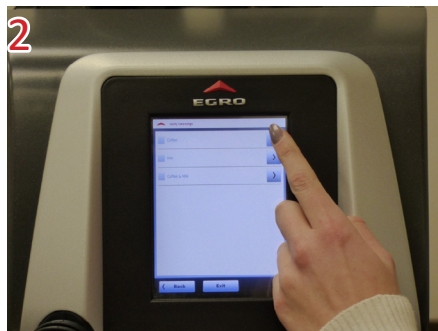

EGRO ONE QUICK CLEANING REFERENCE

Daily Cleaning of Coffee System

1 Tap the clock rapidly 4 times to enter the cleaning program menu.

2 Choose Coffee Cleaning from the menu.

Note: If you have a fridge with your machine you can choose Milk & Coffee together.

3 Follow on-screen instructions. Remove the grounds bin and empty.

4 Wipe clean the grounds bin area.

5 Insert cleaning tablet into the chute on the top of the machine.

*Use one (1) Coffee Machine Cleaning Tablet